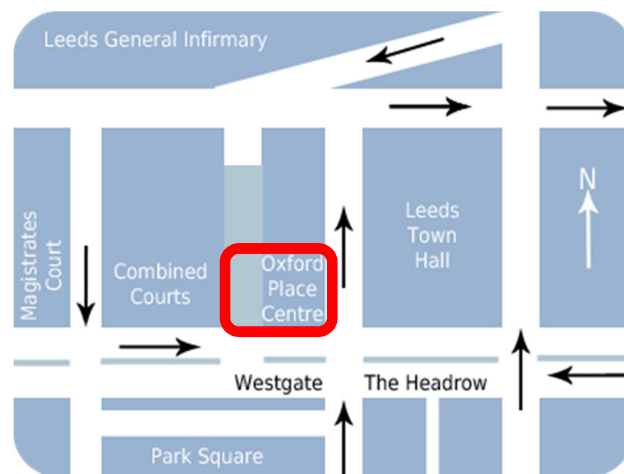

## Oxford Place, Leeds, LS1 3AX

Oxford Place Methodist Centre is proving an ideal venue for holding our IMechE Railway Division North Eastern Centre meetings and presentations. It offers an excellent meeting room, large presentation area and big screen projection facilities.

The centre is situated in the civic quarter of the city on the corner of Oxford Place and Westgate, between the Combined Courts Centre and Leeds Town Hall (see location map below).

Approaching from the West

Approaching from the East

The Town Hall is your best landmark; most people can direct you to it. If you are facing the front of the Town Hall then the Oxford Place Centre is to your left.

Parking around Oxford Place is limited and can be expensive. It can be difficult to find a place at certain times during the week.

The centre is approximately 10 min walk from Leeds City Railway Station, via Quebec Street, King Street and East Parade to the Headrow.